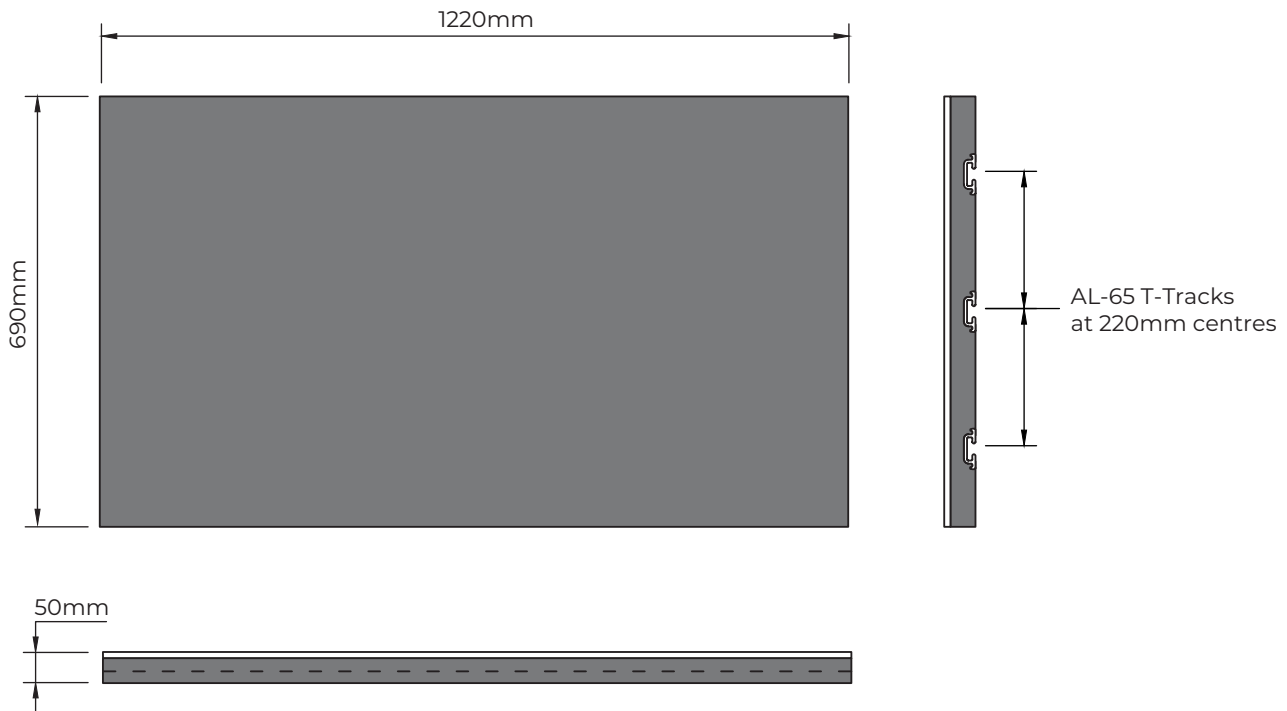

Conveyor Impact Bars

TECHNICAL DRAWING

PART NO. IB050690

Section Detail