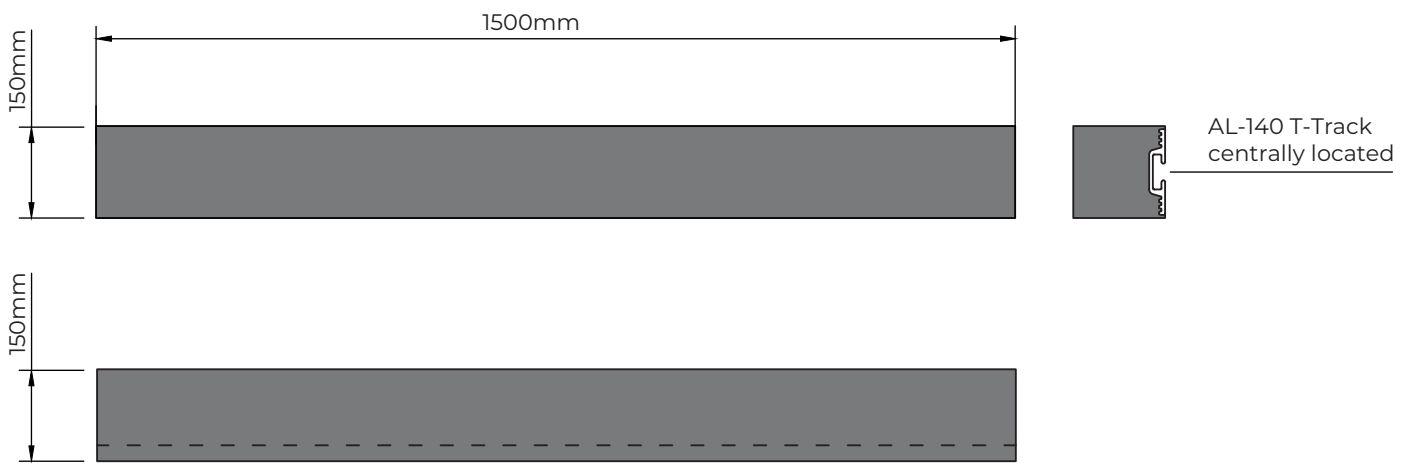

Regline WB Rubber Wear Bars

TECHNICAL DRAWING

PART NO. WB150150

Section Detail