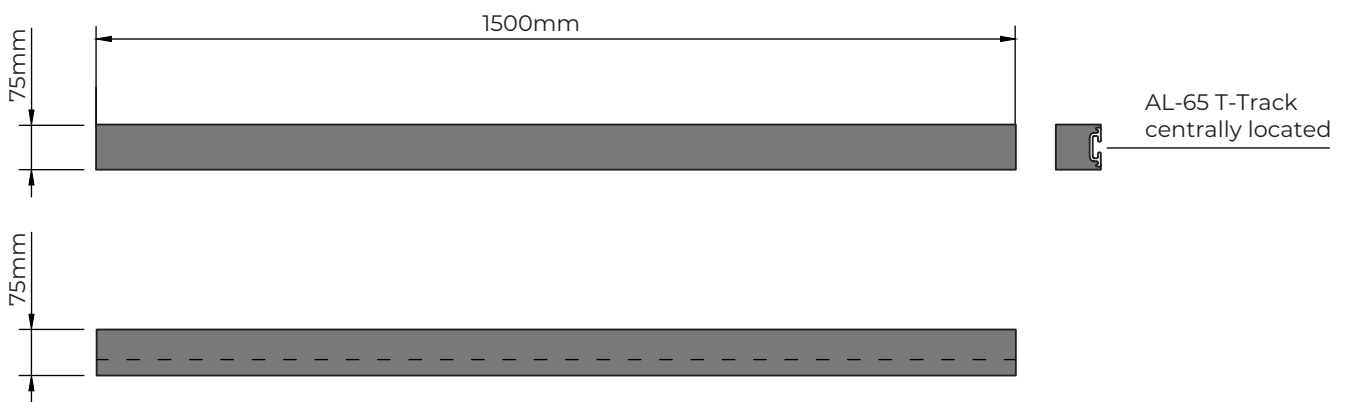

Regline WB Rubber Wear Bars

TECHNICAL DRAWING

PART NO. WB075075

Section Detail