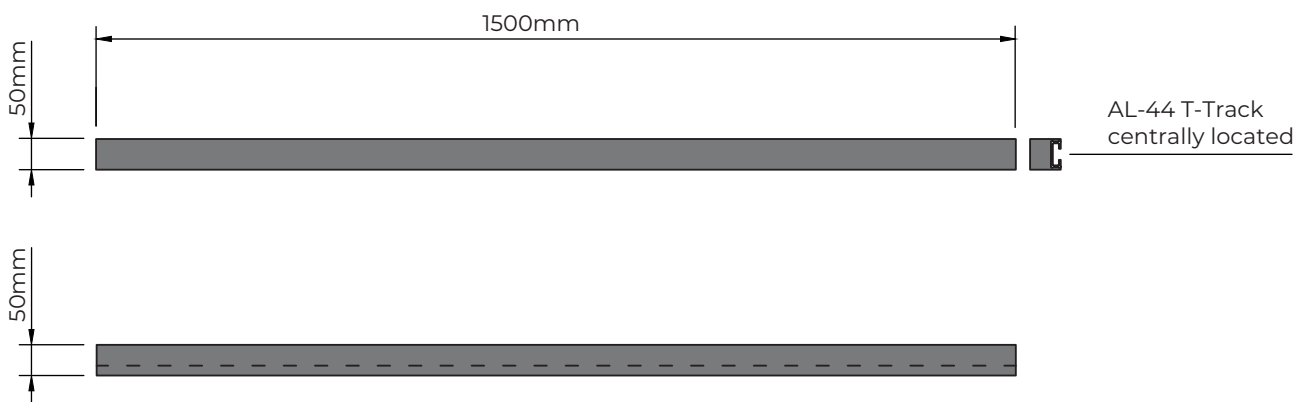

Regline WB Rubber Wear Bars

TECHNICAL DRAWING

PART NO. WB050050

Section Detail