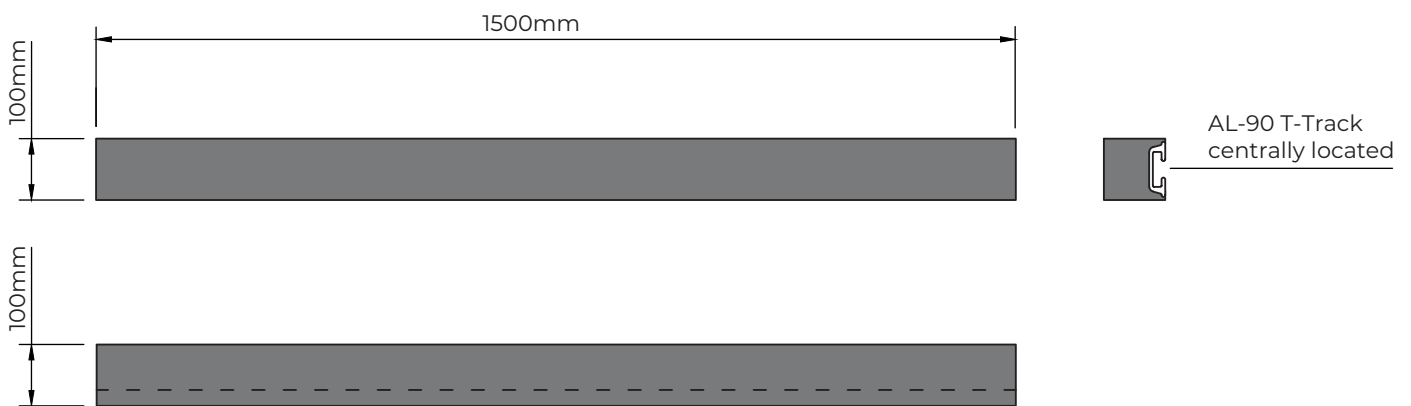

# Regline WB Rubber Wear Bars

## TECHNICAL DRAWING

PART NO. WB100100

## Section Detail