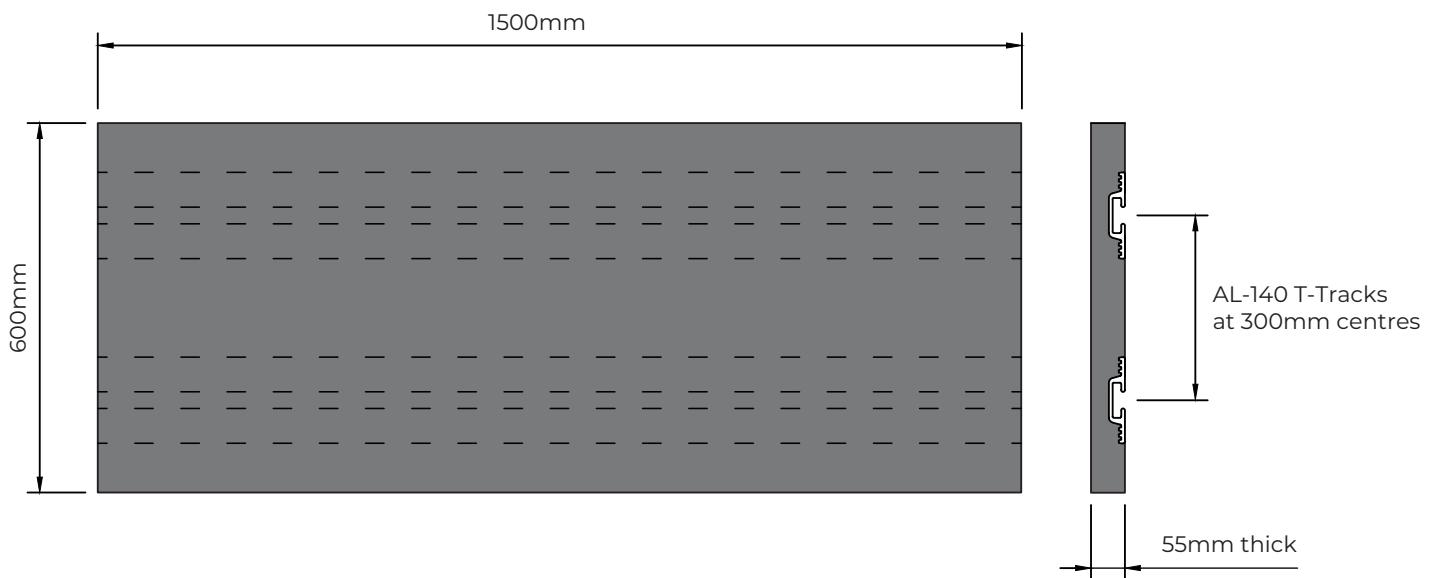

Regline PT Rubber Wear Plates

TECHNICAL DRAWING

PART NO. WPT0550615

Section Detail