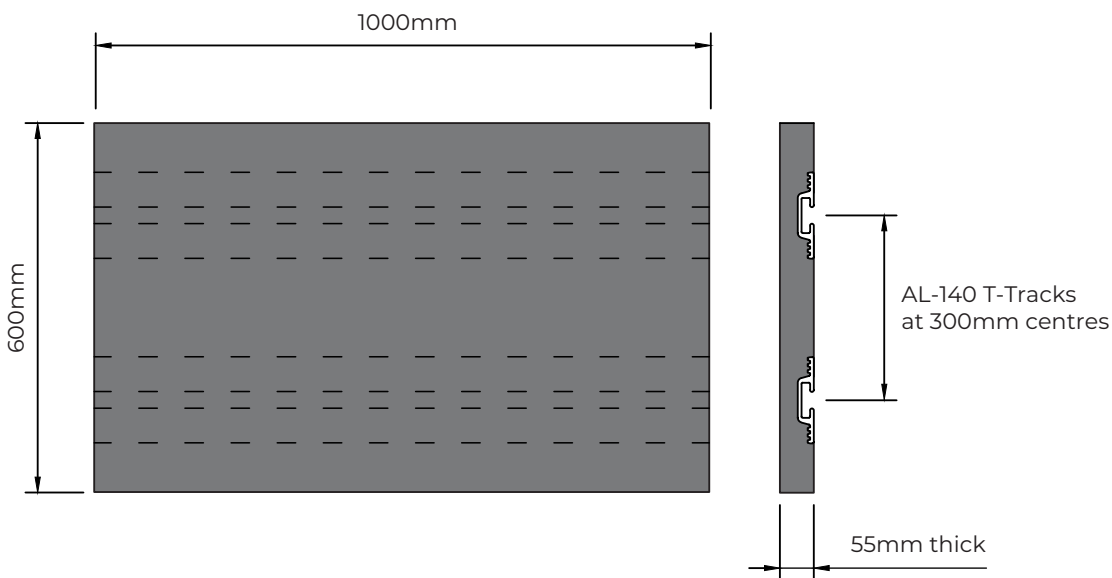

Regline PT Rubber Wear Plates

TECHNICAL DRAWING

PART NO. WPT0550610

Section Detail