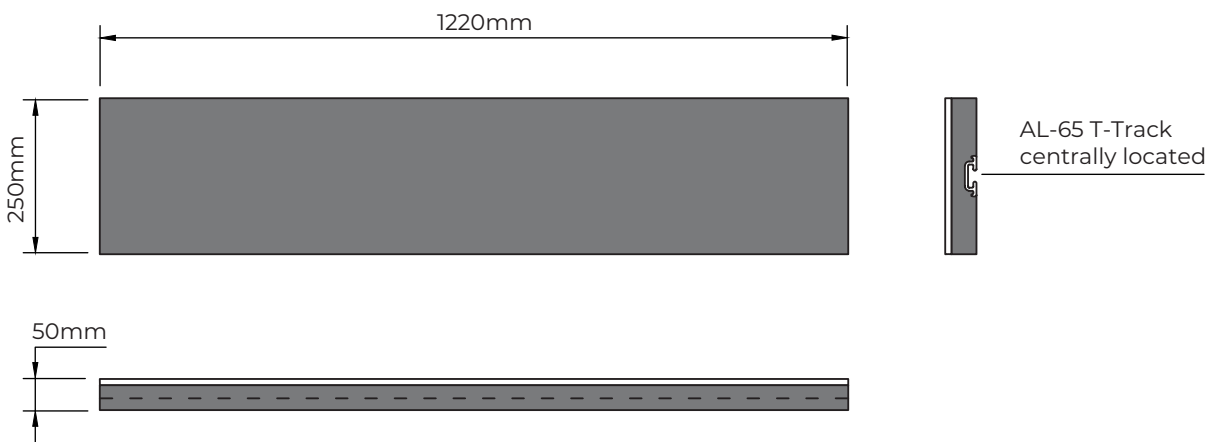

# Conveyor Impact Bars

## TECHNICAL DRAWING

PART NO. IB050250