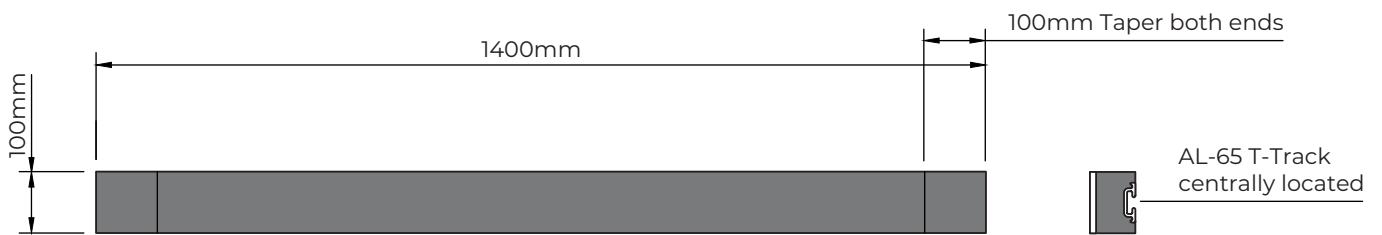

Conveyor Impact Bars

TECHNICAL DRAWING

PART NO. IB07514

Section Detail