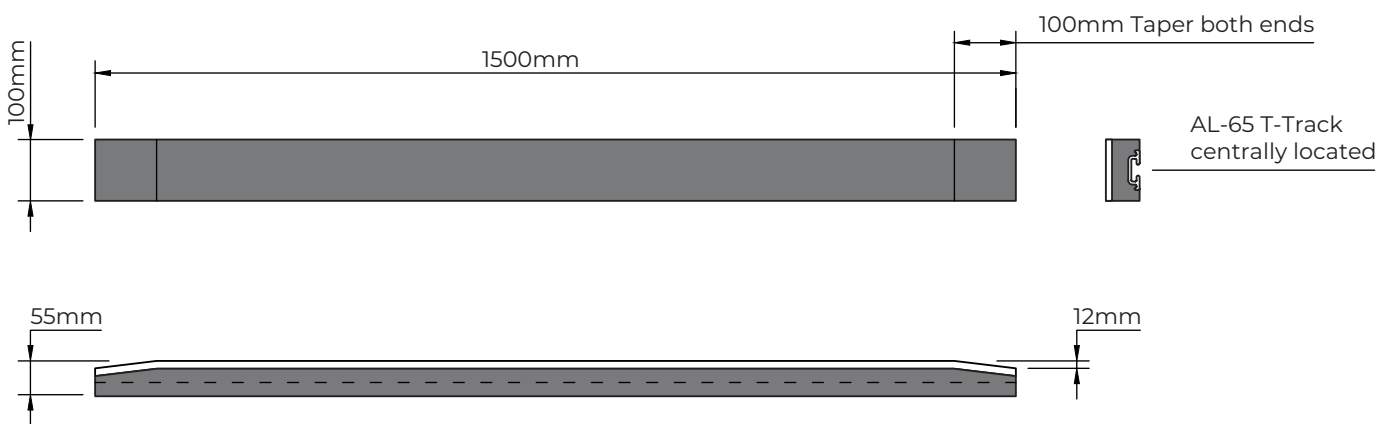

Conveyor Impact Bars

TECHNICAL DRAWING

PART NO. IB055

AL65 T-Track Detail