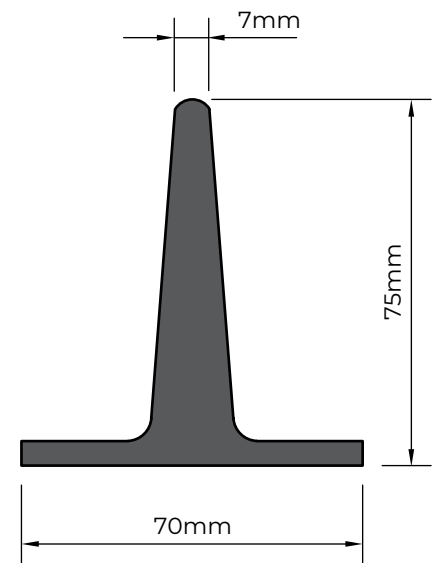

Conveyor Belt T-Cleat

PROFILE DRAWINGS

PART NO. CL25

PART NO. CL50

PART NO. CL75